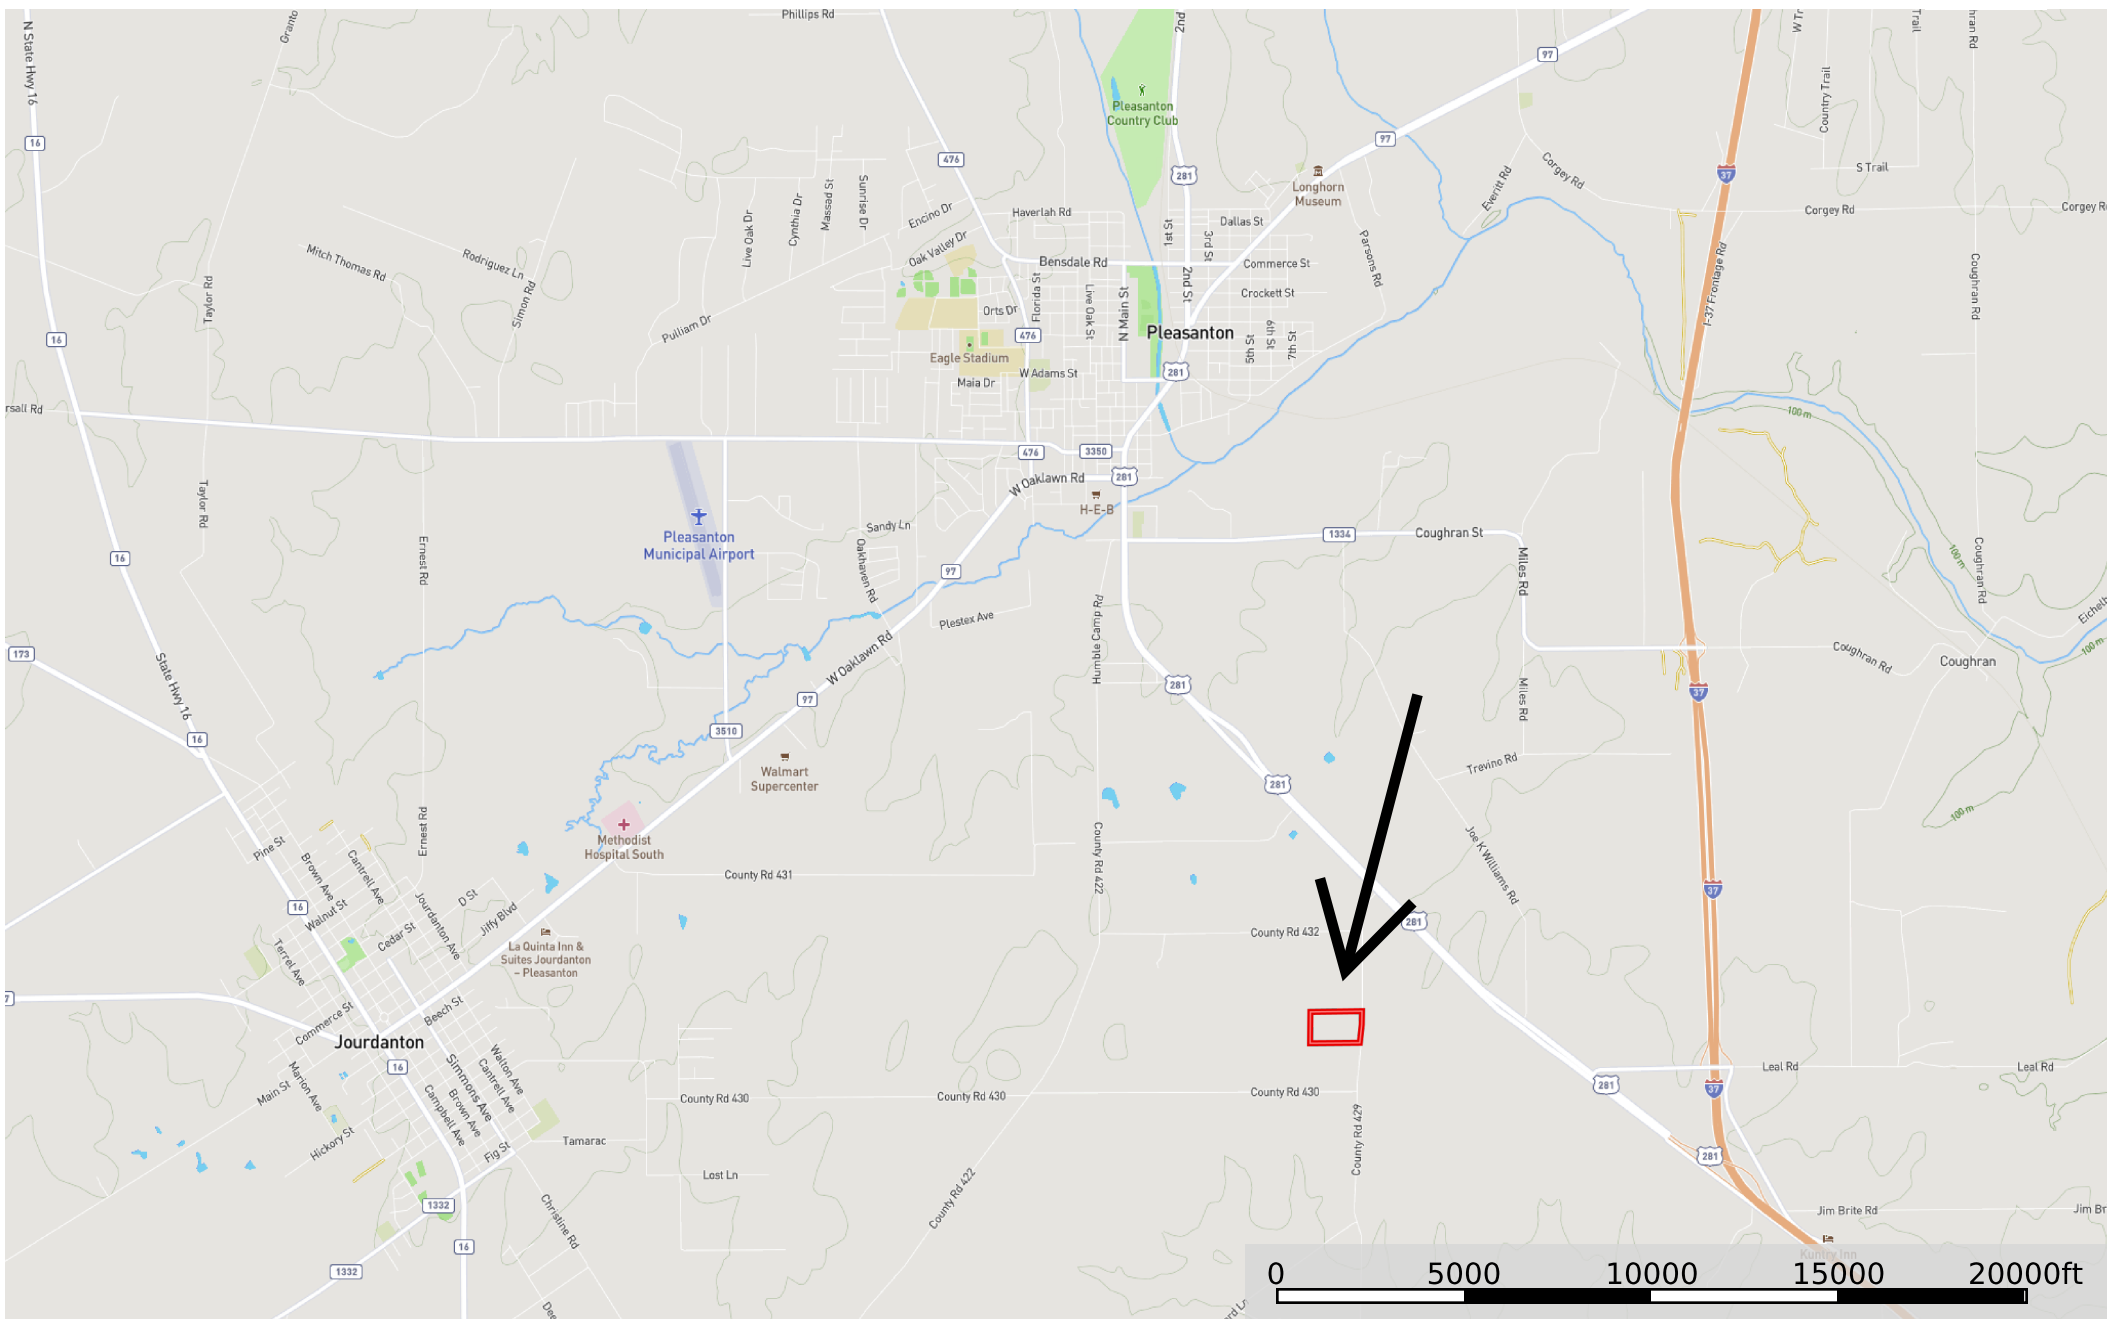

Thieme Road, LLC_Pleasanton

Atascosa County, Texas, 25 AC +/-

 Boundary