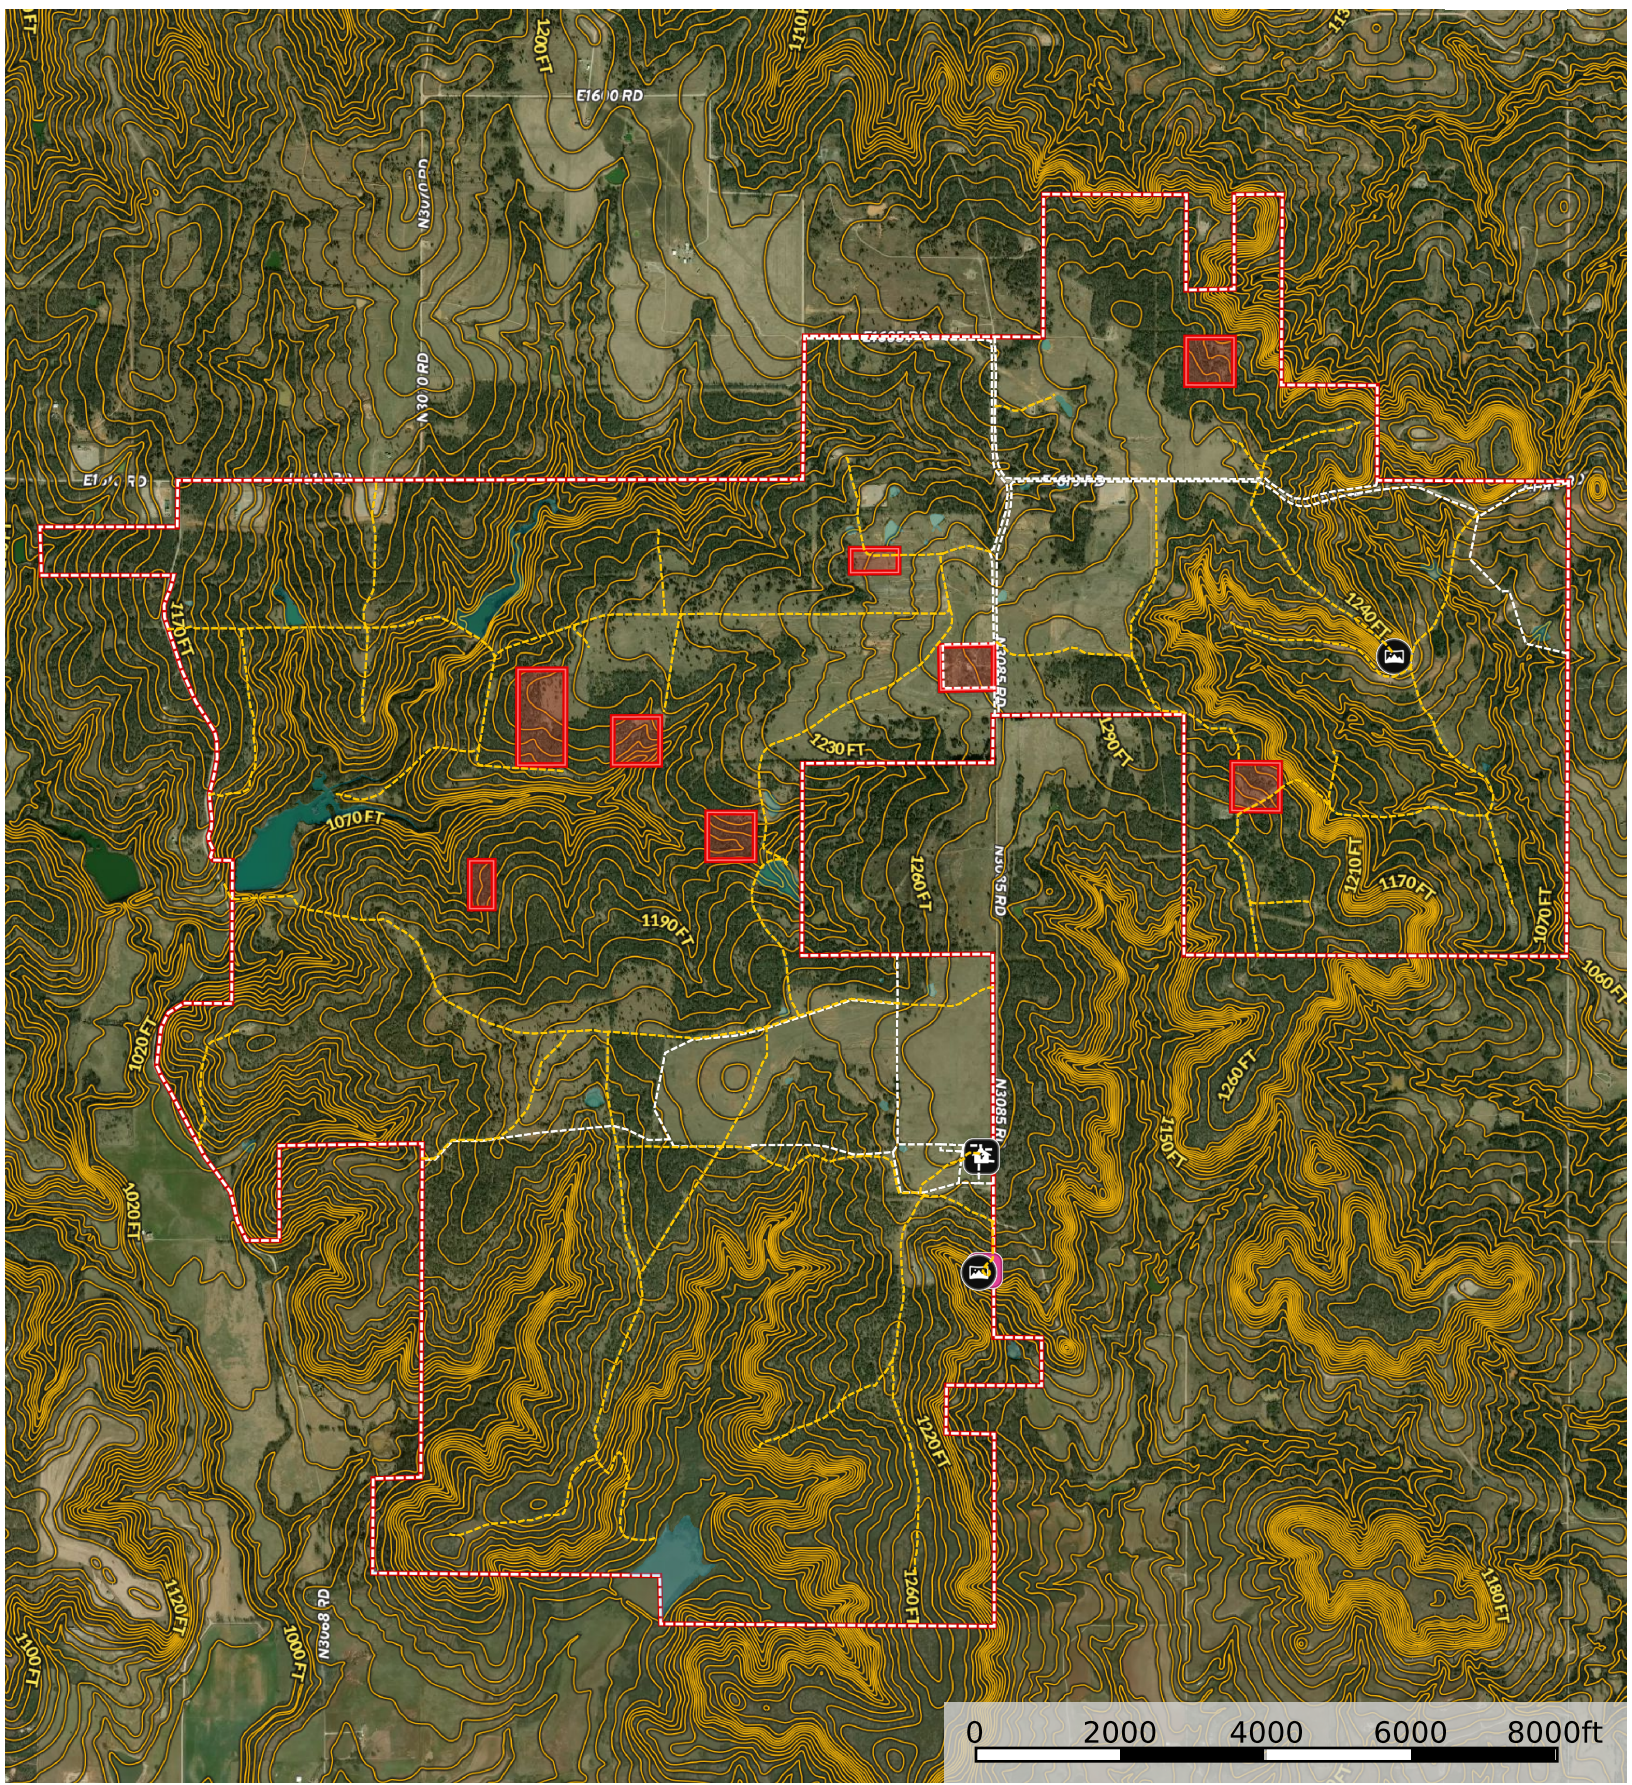

# Floyd Land & Cattle\_Big Ranch

Garvin County, Oklahoma, 4743.5 AC +/-

- Panoramic View
- Cabin
- Foreman's House
- Road / Trail
- Fence
- Pond / Tank
- Not Included
- Boundary