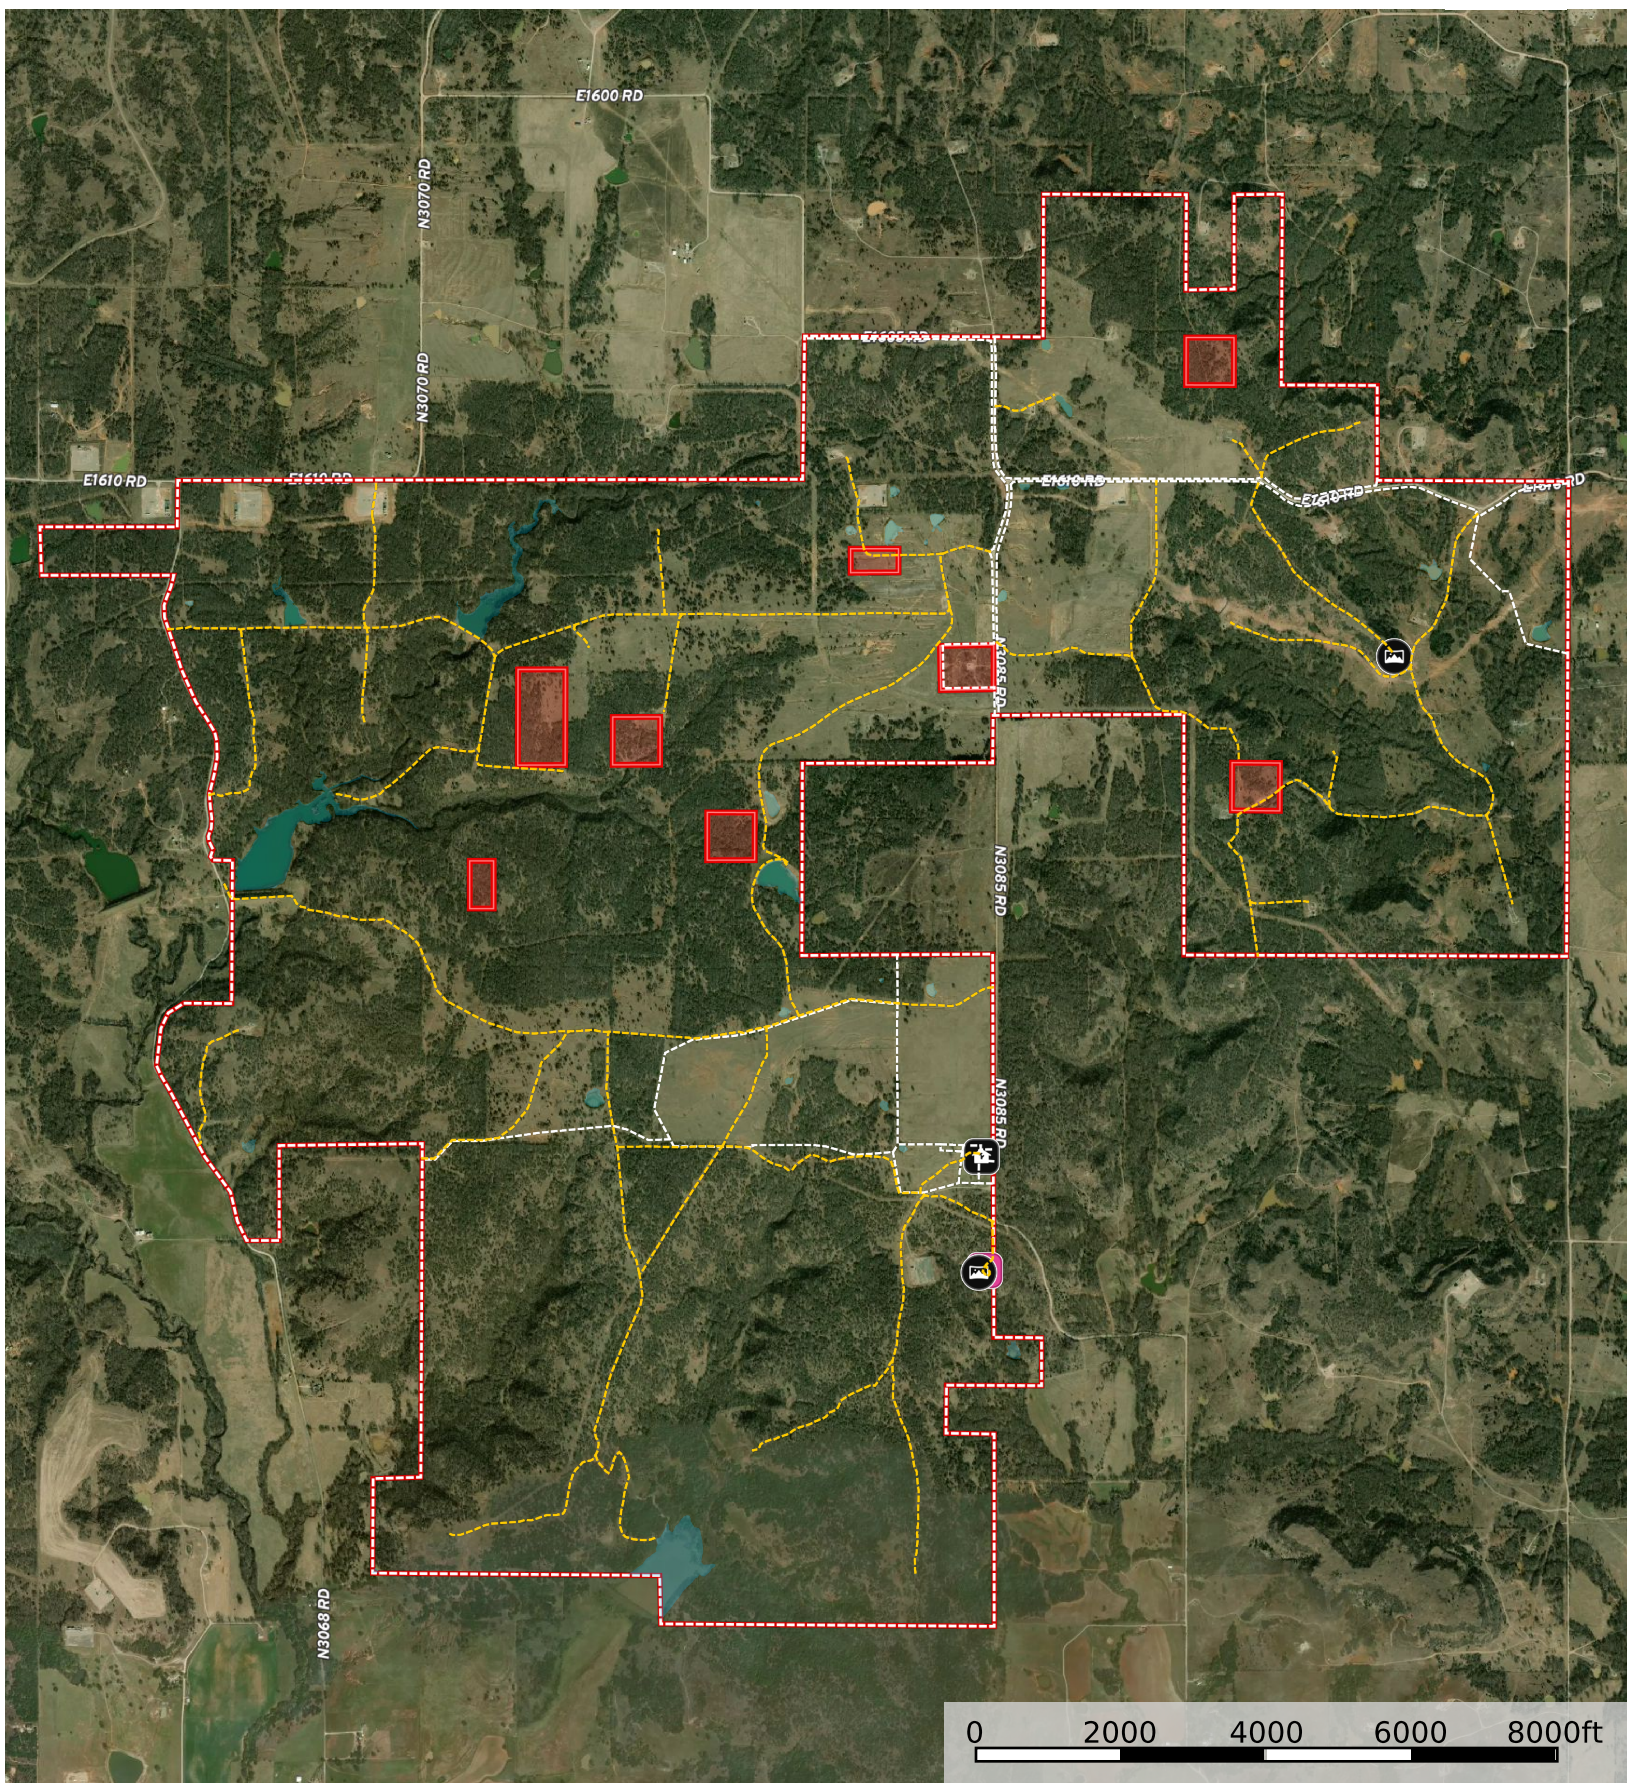

Floyd Land & Cattle_Big Ranch

Garvin County, Oklahoma, 4743.5 AC +/-

Panoramic View Cabin Foreman's House Road / Trail Fence Pond / Tank Not Included Boundary