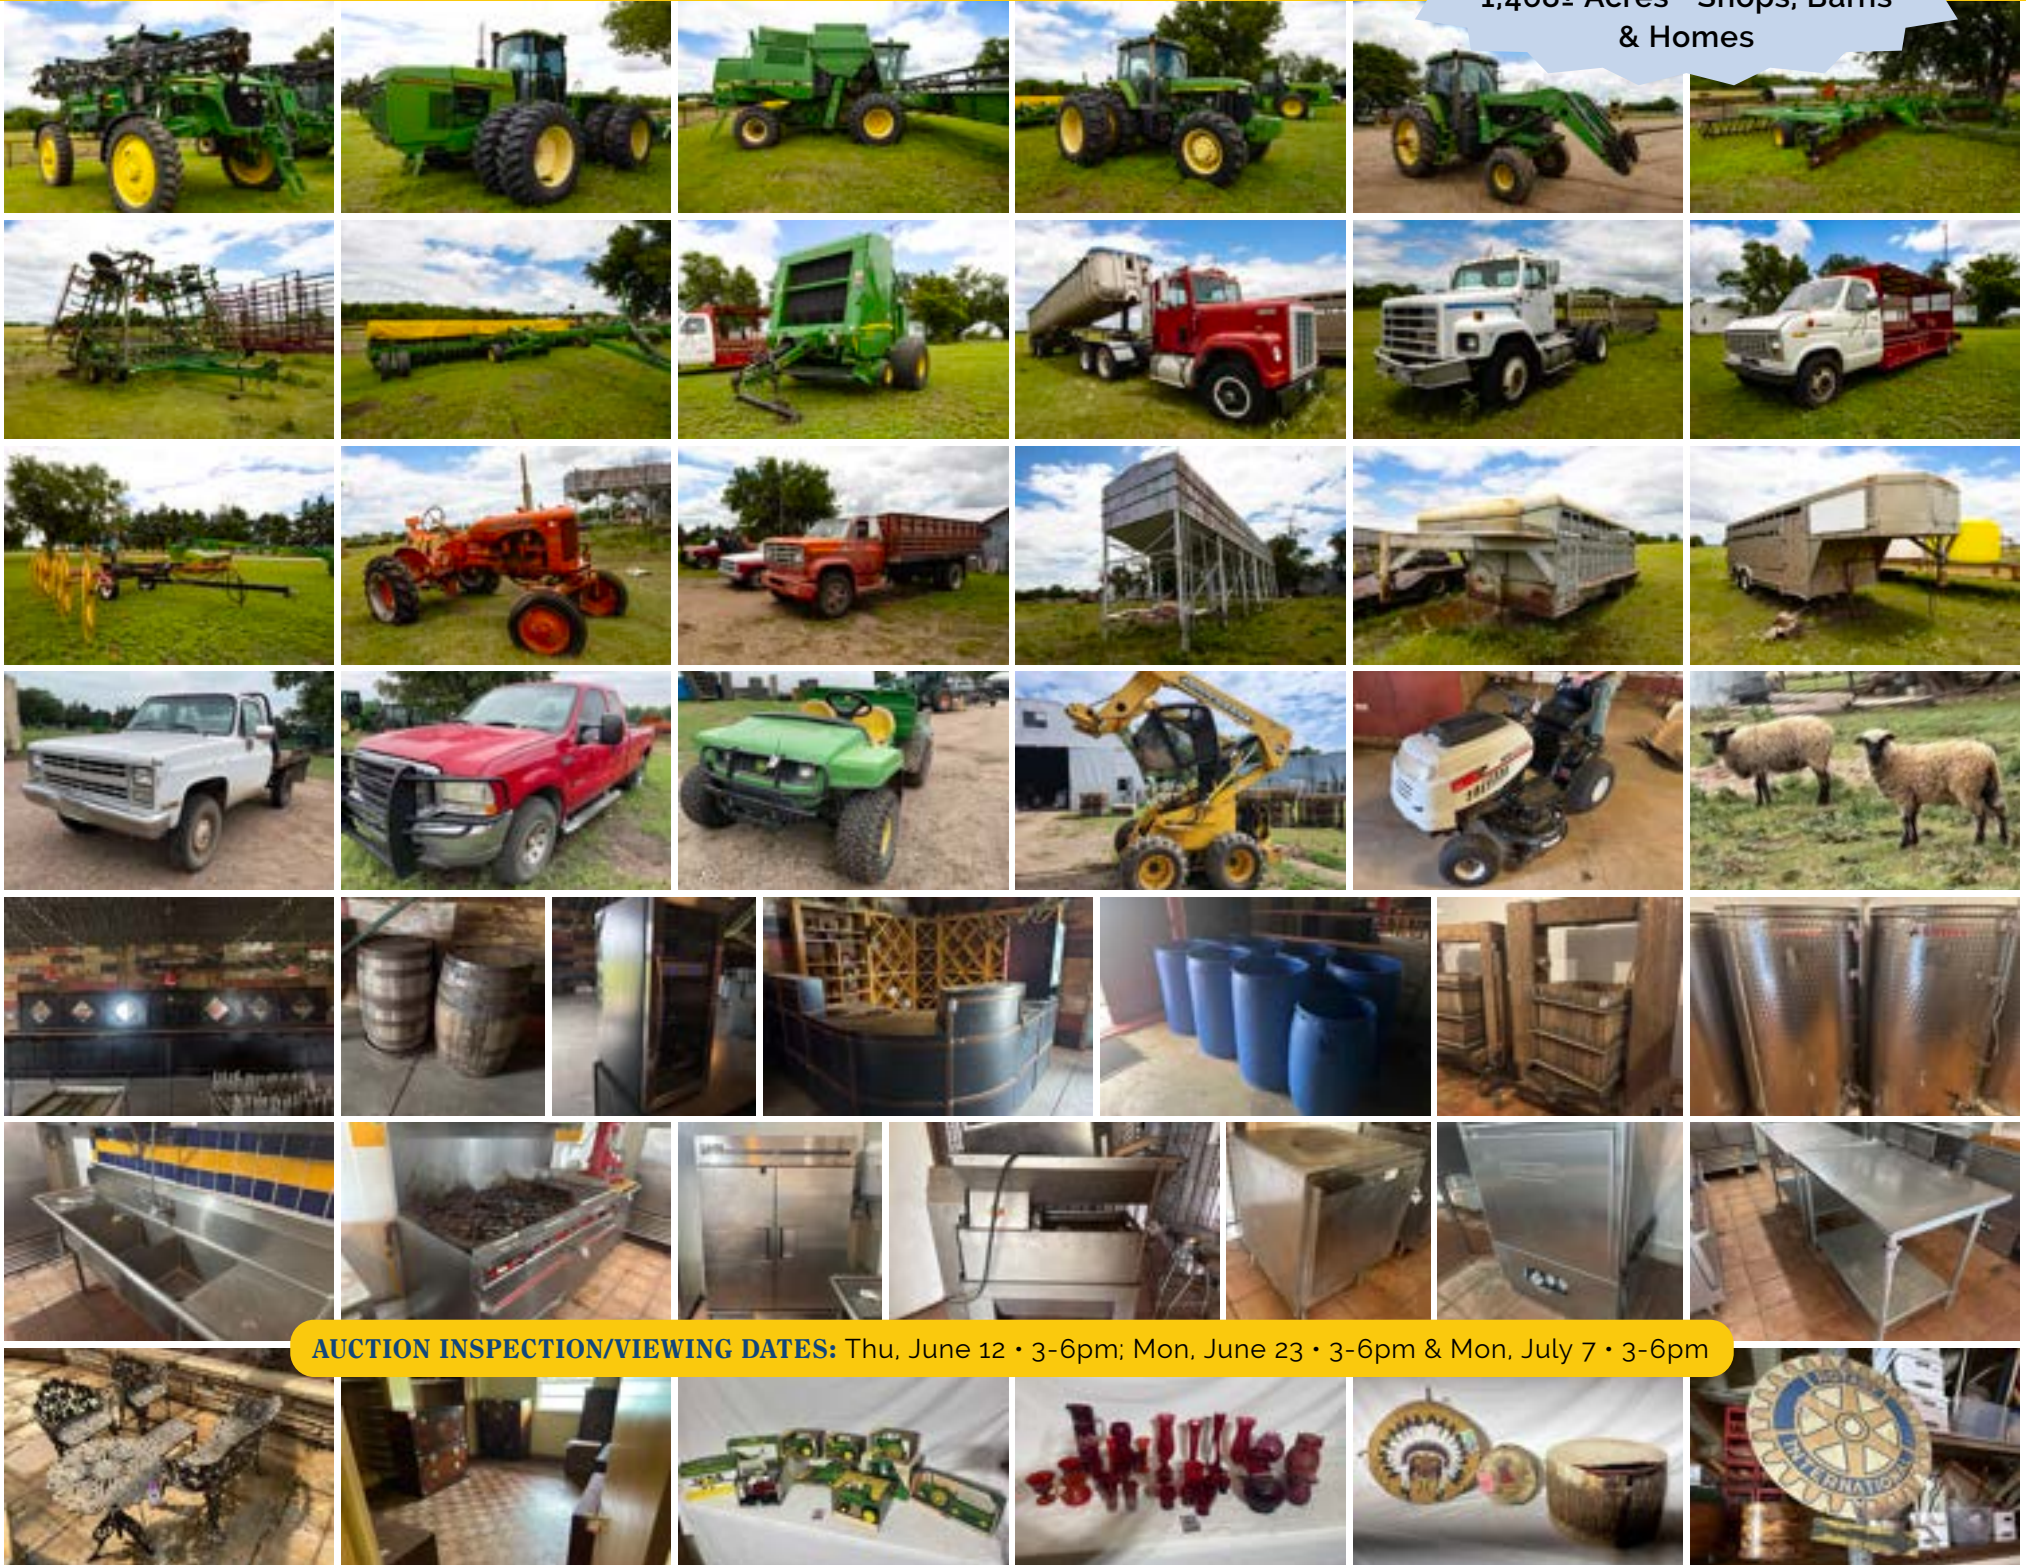

# ONLINE ONLY AUCTION

SILVERTOP FARM – COMPLETE DISPERSAL - EVERYTHING MUST GO!!

LOCATION OF FARM EQUIPMENT, WINERY & HOUSEHOLD: 6151 W Fountain Rd, Ponca City, OK 74601  
 LOCATION OF ANTIQUE COLLECTION: 409 Grand Ave E, Ponca City, OK 74601

**REAL ESTATE AUCTION**  
 Tuesday, June 24 • 6pm  
 1,468± Acres • Shops, Barns  
 & Homes

**AUCTION INSPECTION/VIEWING DATES:** Thu, June 12 • 3-6pm; Mon, June 23 • 3-6pm & Mon, July 7 • 3-6pm

**FARM MACHINERY:** • JD 4830 Sprayer, 1025 Gal. • JD 9600 Combine, • JD 7810 MFWD Tractor • JD 7800 Tractor, 2wd, Koyker Loader • JD 8770 Tractor • JD 4200 MFWD tractor • Montana N55 MFWD Tractor, • Kioti DK65S Tractor, 4x4 • Allis Chalmers CA, Gas • International Cub Lo Boy  
**PLANTING & CULTIVATION:** • 30' JD 455 Drill • 32' JD 650 Disc • 52' McFarlane HDL – 1050-16 Harrow • 42' JD 960 Field Cultivator • 24' Krause 4300 Chisel • John Deere 12 Bottom  
**HAY EQUIPMENT:** • JD MoCo 946 Discbine • JD 569 Baler • 12 Wheel Hay Rake  
**TRUCKS & TRAILERS:** • International Transtar 4200 • 1986 International S2600 • 1987 GMC ¾ Ton Truck, 4x4 • 2004 Ford F250 Super Duty • 1986 Chevy 1 Ton Dually, 2WD, Generator, Welder, Fuel Tank •

1979 Chevy C70 Truck, gas, 17' Fruehauf Grain Bed • 24' Head Cart • 25' Head Cart • NUMEROUS CAR & TRUCK BODIES  
**LIVESTOCK:** • 40 Commercial Cow/Calf Pairs – Hereford & Angus Based • 80 Shropshire Based Ewes • Spring 2025 Lambs – Recently Weaned • 5 Donkeys  
**LIVESTOCK EQUIPMENT:** • Portable Catch Corral • Multiple Livestock Trailers • Overhead Feed Bins • Creep Feeders • Mineral Feeders • Metal Gates • T-Posts and Fencing Supplies • 12'x22' Livestock Hut on Skids  
**MISCELLANEOUS IMPLEMENTS:** • Numerous Fuel Tanks • 12' Pull Type Land Leveler • 7' Material bucket, skid steer attach • Large Inventory 3pt Implements! • PLUS + Massive Assortment of Shop Tools!!