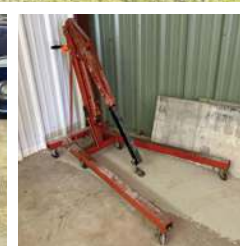

MISCELLANEOUS OFFICE AND HANDIMAN ITEMS

Steel Work Table, Air-Shields Compressor

Oak Antique Lawyer Cabinet w/ (2) Chairs, Quality Household items, Santa Fe Chief Complete Train Set, Misc. Christmas Decorations, Storage Cabinets, Oak 1920's Antique Writing Desk

Assortment of 35 mm Collector Cameras, Office chairs, Whirlpool chest type freezer, Stillwater Milling Company calendar, Selection of antique door hardware, toy piano and antique telegraph key, Assorted pictures and frames, Leather La-Z- Boy recliner, Victrola crank antique record player, Antique radio, Oak antique chest drawers, Leather working station, Dobson MFG CO. Favorite Butter Churn, Antique Oak chest drawers (w/serpentine drawers), Oak cabinets, Antique Singer treadle sewing machine in oak case, Antique Koken Barbers Supply Co. pedestal Chair

Butcher Rack with contents, Push Mower and Fence-Line Mowers, Kobalt Cement Mixer, Fans, Graco Magnum Pro LTS 190 Airless Paint Sprayer, 2 Ton Cherry Picker, Assorted New Air Conditioners in the box