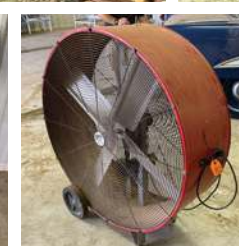

MISCELLANEOUS OFFICE AND HANDIMAN ITEMS

Steel Work Table, Air-Shields Compressor

Oak Antique Lawyer Cabinet w/ (2) Chairs, Quality Household items, Santa Fe Chief Complete Train Set, Misc. Christmas Decorations, Storage Cabinets, Oak 1920's Antique Writing Desk

Assortment of 35 mm Collector Cameras, Office chairs, Whirlpool chest type freezer, Stillwater Milling Company calendar, Selection of antique door hardware, toy piano and antique telegraph key, Assorted pictures and frames, Leather La-Z- Boy recliner, Victrola crank antique record player, Antique radio, Oak antique chest drawers, Leather working station, Dobson MFG CO. Favorite Butter Churn, Antique Oak chest drawers (w/serpentine drawers), Oak cabinets, Antique Singer treadle sewing machine in oak case, Antique Koken Barbers Supply Co. pedestal Chair

Butcher Rack with contents, Push Mower and Fence-Line Mowers, Kobalt Cement Mixer, Fans, Graco Magnum Pro LTS 190 Airless Paint Sprayer, 2 Ton Cherry Picker, Assorted New Air Conditioners in the box